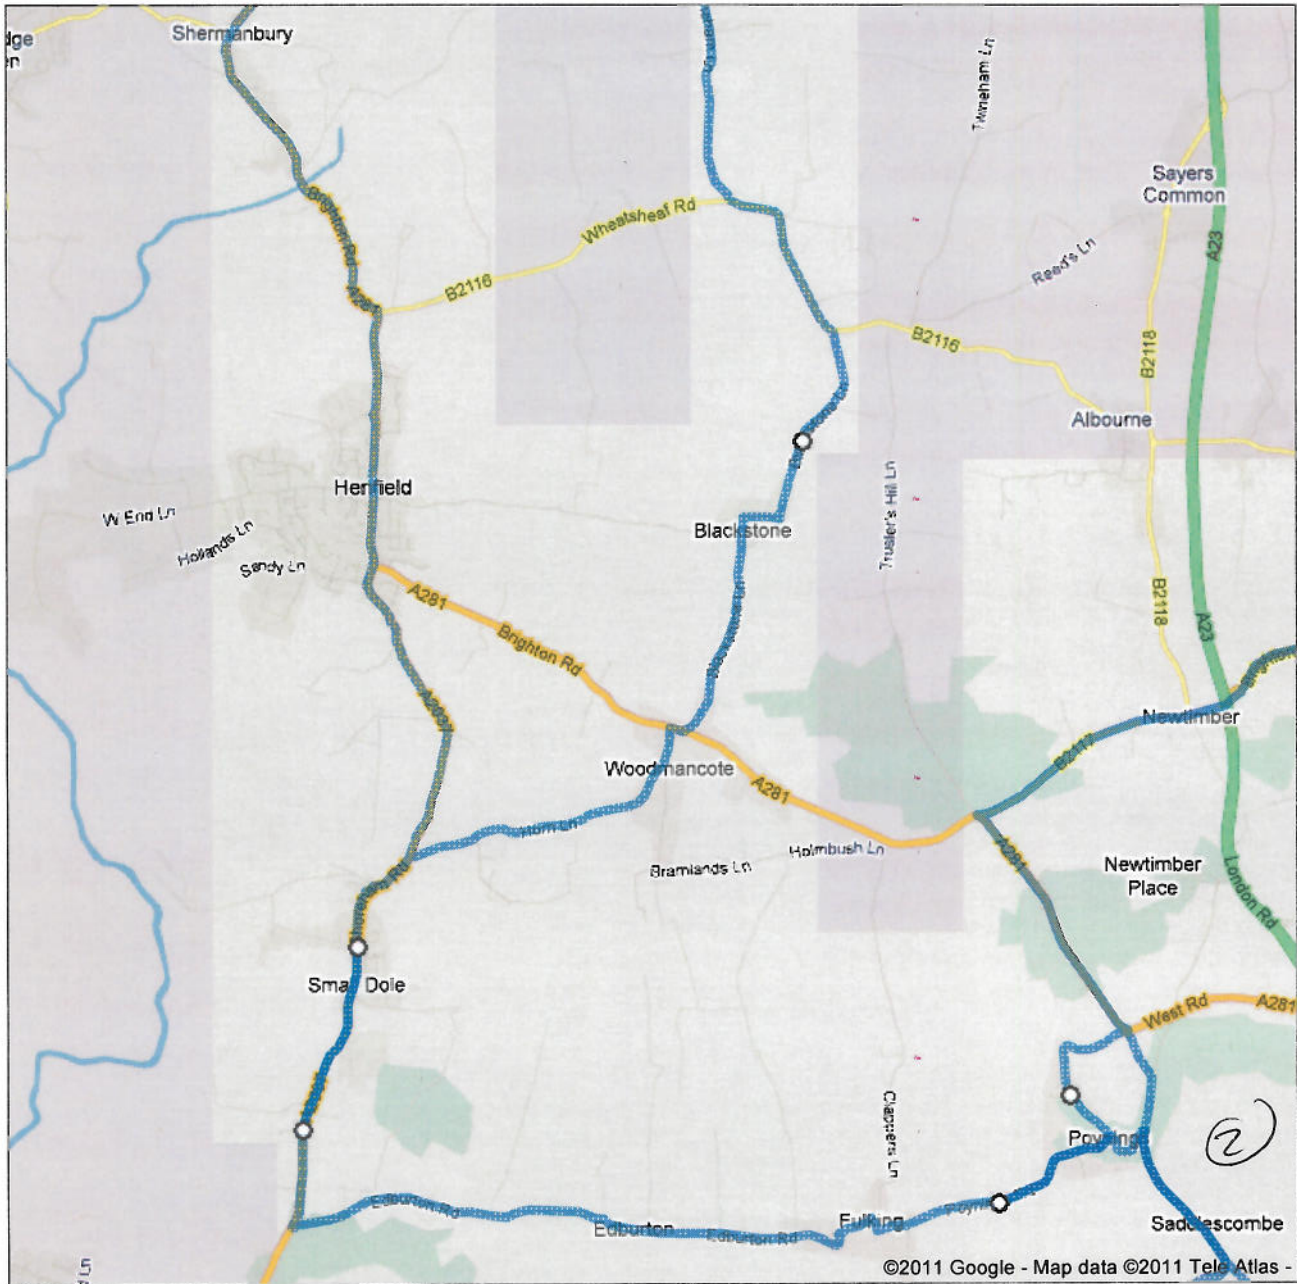

Directions to Hassocks Rd/B2116  
47.3 mi – about 1 hour 37 mins

Directions to Hassocks Rd/B2116  
47.3 mi – about 1 hour 37 mins

Directions to Hassocks Rd/B2116  
47.3 mi – about 1 hour 37 mins

Directions to Hassocks Rd/B2116  
47.3 mi – about 1 hour 37 mins