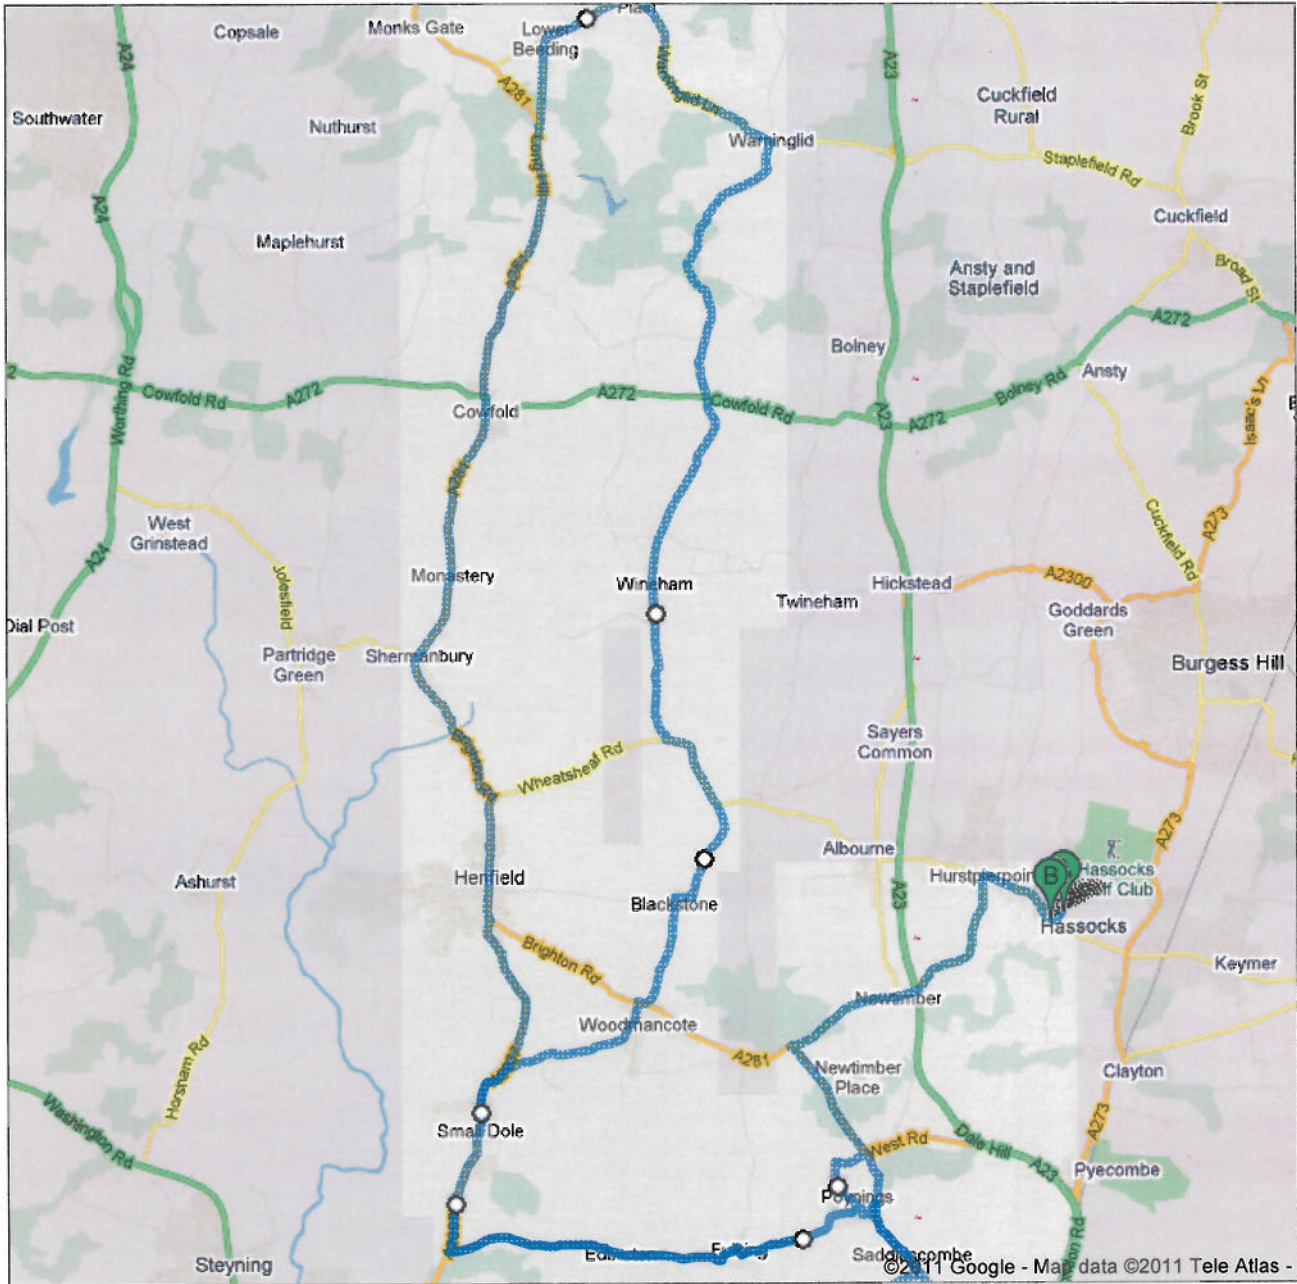

Directions to Hassocks Rd/B2116  
47.3 mi – about 1 hour 37 mins

Directions to Hassocks Rd/B2116  
47.3 mi – about 1 hour 37 mins

Directions to Hassocks Rd/B2116  
47.3 mi – about 1 hour 37 mins

Directions to Hassocks Rd/B2116  
47.3 mi – about 1 hour 37 mins